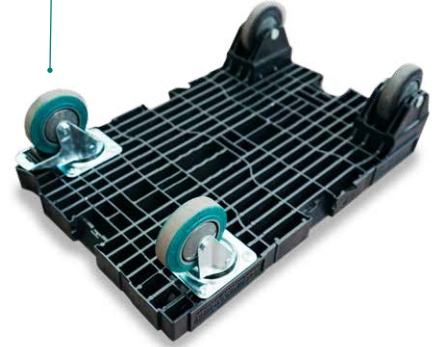

IPP DOLLY D406

599 X 399 X 166 MM / GTIN 4056021115670

SPECIFICATION

CHARACTERISTICS		OWNERSHIP	USAGE
<ul style="list-style-type: none"> • Profiles und connection options for cardboard / displays • Nestable for stack height of 17 dollies (68 dollies / Euro pallet space) • reusable • recyclable 		IPP Dollies always remain the property of IPP, part of Faber Group	<ul style="list-style-type: none"> • Display-Dolly • closed pool • collection system at the retailer • daily rental • direct use afterwards
MATERIAL		HEIGHT	UPPER SIDE
<ul style="list-style-type: none"> • Topdeck: Plastic Polyethylen (PE) • Wheels: galvanised steel and high quality synthetic rubber 		166 mm	399 x 599 mm
WEIGHT	LOAD CAPACITY	COLOUR	MARKING
6 kg	250 kg (static and dynamic)	Grey	<ul style="list-style-type: none"> • Property marking IPP on both long sides • PIEK Certification