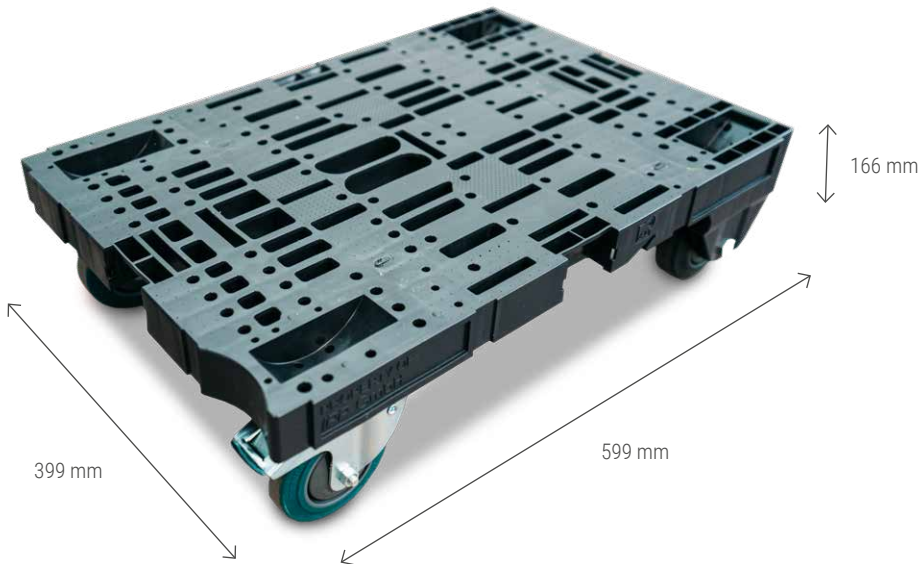

IPP DOLLY D406

599 X 399 X 166 MM / GTIN 4056021115670

SPECIFICATION

CHARACTERISTICS		OWNERSHIP	USAGE
<ul style="list-style-type: none"> • Profiles und connection options for cardboard / displays • Nestable for stack height of 17 dollies (68 dollies / Euro pallet space) • reusable • recyclable 		IPP Dollies always remain the property of IPP, part of Faber Group	<ul style="list-style-type: none"> • Display-Dolly • closed pool • collection system at the retailer • daily rental • direct use afterwards
MATERIAL		HEIGHT	UPPER SIDE
<ul style="list-style-type: none"> • Topdeck: Plastic Polyethylen (PE) • Wheels: galvanised steel and high quality synthetic rubber 		166 mm	399 x 599 mm
WEIGHT	LOAD CAPACITY	COLOUR	MARKING
6 kg	250 kg (static and dynamic)	Grey	<ul style="list-style-type: none"> • Property marking IPP on both long sides • PIEK Certification

Dimensions subject to allowable manufacturing tolerances.
IPP reserves the right to change any of the above information without prior notice.

www.ipp-pooling.com